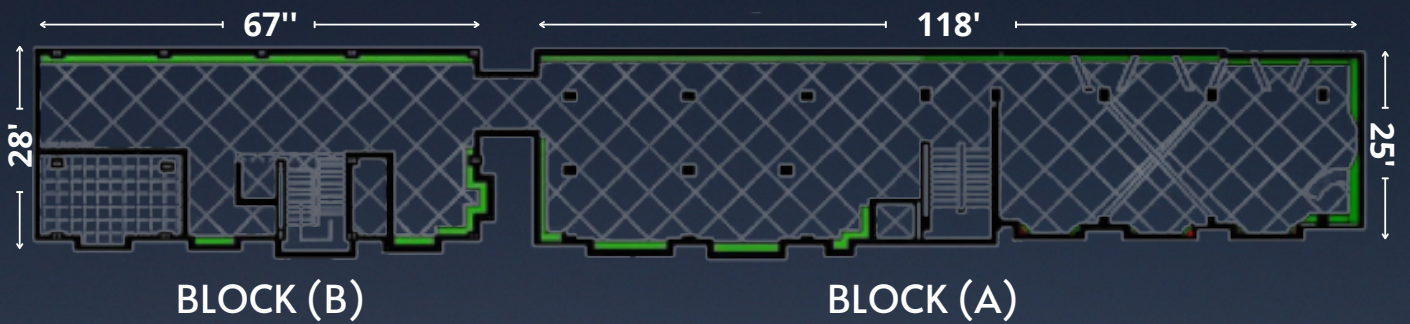

# GRACE JUNCTION

As the name of the property suggests, Grace Junction is located in an area where you are accessible to the City and the City Centre Mall. The Savin Kingdom and the Darjeeling more market is just a walking distance.